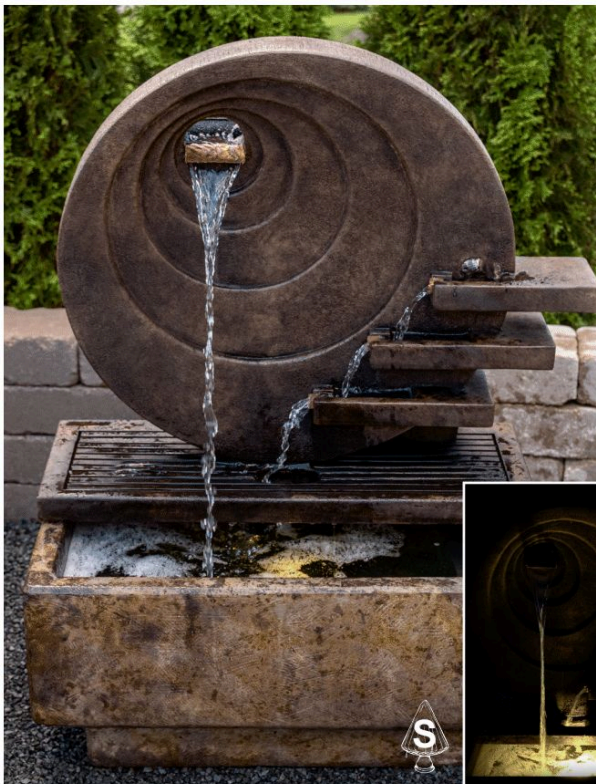

In response to the popularity of our Moon Dance Fountain, we now bring you the **Sundance Fountain** which features both a cascading waterfall and a stair-stepping secondary flow. A modern masterpiece for modern tastes.

4022F2
Sundance Fountain, 2 pc.
40 in. H, 29 in. W, 17.5 in. F-B
Shown in Relic Lava (RL)

No. 4022A Sundance Top 26.5 in. H, 29 in. W, 10.5 in. F-B
No. 4021B Moon Dance Basin 13 in. H, 28 in. W, 17 in. F-B