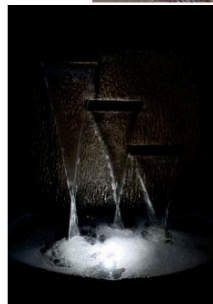

4017F3
Tiered Cocco Spill Fountain, 3 pc.
 23.5 in. H, 56.5 in. W, 29.5 in. F-B
 Shown in Relic Frosted Mocha (FM)
 No. 4017A Cocco Top Bowl 7 in. H, 16.5 in. Diam.
 No. 4017B Cocco Mid Bowls on plate
 9.25 in. H, 36 in. W, 16.5 in. F-B
 No. 4017C Cocco Spill Basin
 8.5 in. H, 56.5 in. W, 29.5 in. F-B

Brilliant Underwater LED light kit included for shimmering night-time effect.

Fountains

Our **Adobe Springs Fountain** features three staggered copper spills cascading wide streams of water into an organic pool. Add a non-draining oval planter to the top and liven it up!

5874F1
Adobe Springs Fountain, 1 pc.
29.5 in. H, 37 in. W, 26 in. F-B
Shown in Relic Lava (RL)

Brilliant Underwater LED light kit included for shimmering night-time effect.

A garden nymph taking in the beauty of oversized dahlias is the whimsical **Blossom Wall Fountain's** theme. Two copper spills, cascading directly from the dahlia's centers, provide you and our nymph with endless visual joy.