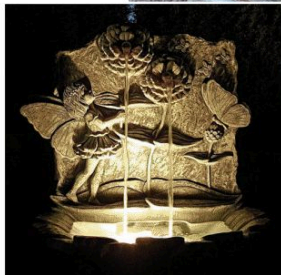

A garden nymph taking in the beauty of oversized dahlias is the whimsical **Blossom Wall Fountain's** theme. Two copper spills, cascading directly from the dahlia's centers, provide you and our nymph with endless visual joy.

4715F1
Blossom Wall Fountain
37 in. H, 34 in. W, 26 in. F-B
Shown in Bronze Patina (BP)
No. 4715 Blossom single unit 37 in. H, 34 in. W, 26 in. F-B

Brilliant Underwater LED light kit included for shimmering night-time effect.