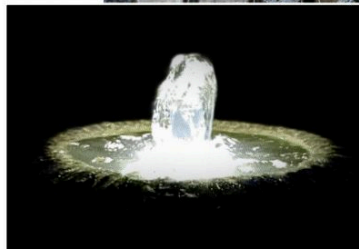

5518F2 Tall Organic Urn Fountain, 2 pc.

36 in. H, 40 in. W, 36 in. F-B

Shown in Relic Hi-Tone (RH)

No. 5518 Organic Tall Urn 28.5 in. H, 17.5 in. Diam.

No. 6518 Organic Basin 10.5 in. H, 40 in. W, 36 in. F-B

Brilliant Underwater LED light kit included for shimmering night-time effect.