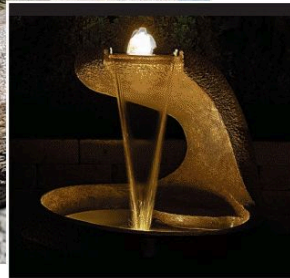

Brilliant Underwater LED light kit included for shimmering night-time effect.