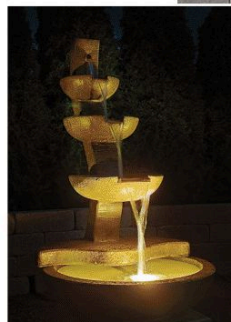

5019F2 Bolla Fountain

44.5 in. H, 23 in. W, 23 in. F-B

Shown in Relic Nebbia (RN)

No. 5019 Bolla Top 34 in. H, 23 in. W, 23 in. F-B

No. 6019 Basin for Bolla 10.5 in. H, 23 in. W, 23 in. F-B

Brilliant Underwater LED light kit included for shimmering night-time effect.

Fountains

The **Copperhead Fountain** is true to its name as it winds itself upward to a pinnacle of dancing water and then cascades majestically back to the bottom bowl.

5541F1 Copperhead Fountain

28 in. H, 31 in. W, 36 in. F-B