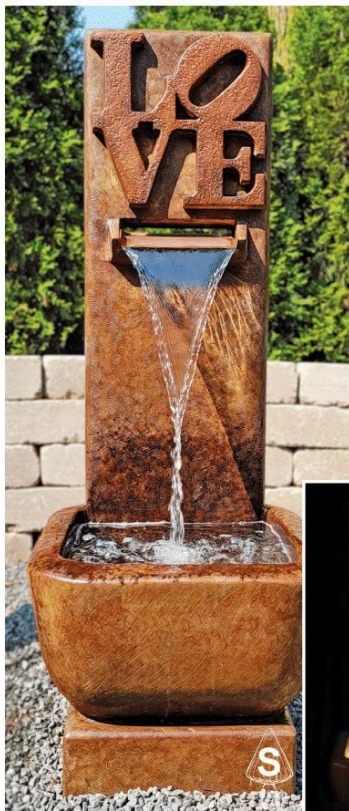

Love is all we need; and you get it with our quintessential **LOVE Fountain**, incorporating the iconic LOVE statue design, along with a most LOVELY cascade of water.

4419F1 LOVE Fountain

40 in. H, 15 in. W, 17 in. F-B

Shown in Relic Hi-Tone (RR for LOVE, RL base)

No. 4419 LOVE single unit 40 in. H, 15 in. W, 17 in. F-B

Brilliant Underwater LED light kit included for shimmering night-time effect.