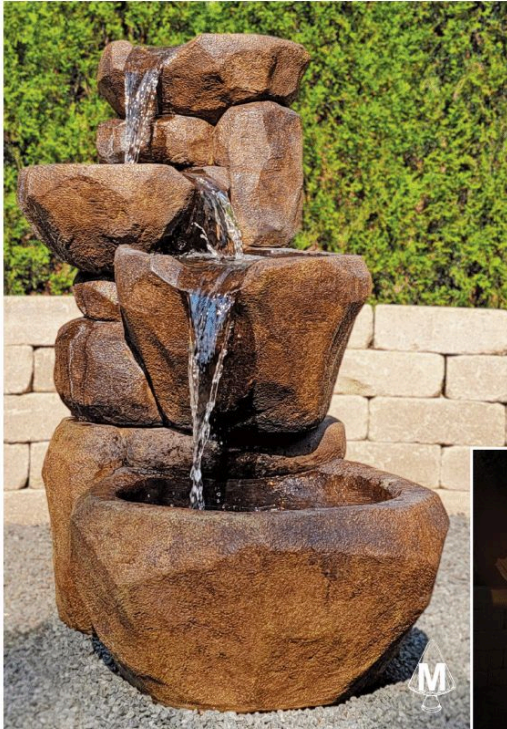

Fountains

Our powerful **Granite Falls Fountain** gushes rushing waters over multiple granite boulders enhancing the natural look and sound of your garden oasis.

4887F2 Granite Falls

37 in. H, 23.5 in. W, 32 in. F-B

Shown in Relic Lava (RL)

No. 4887A Granite Top 24 in. H, 23.5 in. W, 21 in. F-B

No. 4887B Basin for Granite Falls 13 in. H, 21 in. W, 32 in. F-B