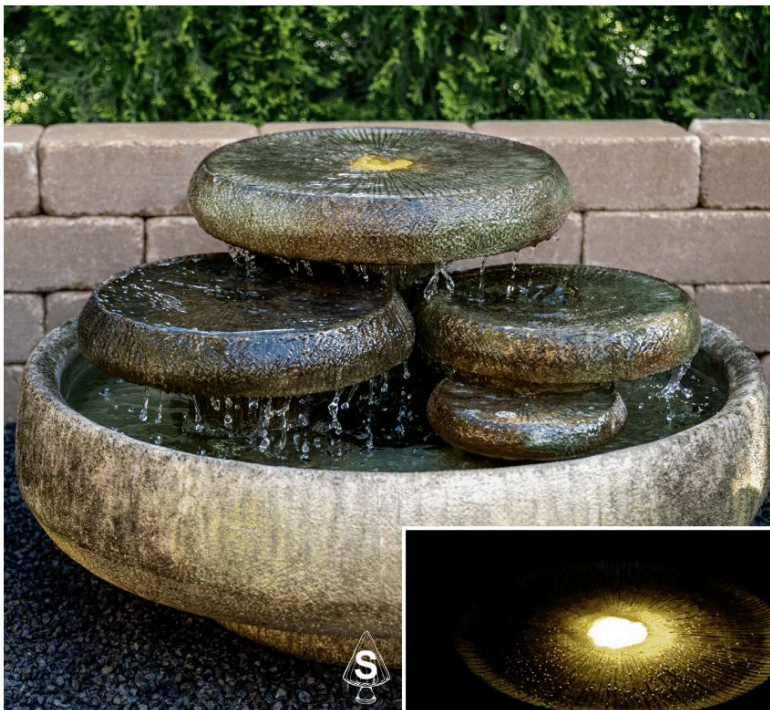

Our **Water Lilies Fountain** features shimmering pools of water and tranquil droplets of water filling the large pool of water below.

4552F2 Water Lilies Fountain, 2 pc.

17.5 in. H, 31 in. Diam.

Shown in *Relic Sargasso (RS)*

No. 4552 Water Lilies 11.5 in. H, 25 in. W, 23 in. F-B

No. 6552 Water Lilies Basin y 11 in. H, 31 in. Diam.