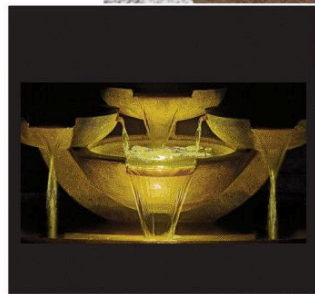

20 in. H, 34 in. W, 24 in. F-B

Shown in Relic Lava (RL)

No. 4038 Milano Top 14 in. H, 30.5 in. W, 24 in. F-B

No. 6038 Basin for Milano 10 in. H, 34 in. W, 24 in. F-B

Brilliant Underwater LED light kit included for shimmering night-time effect.