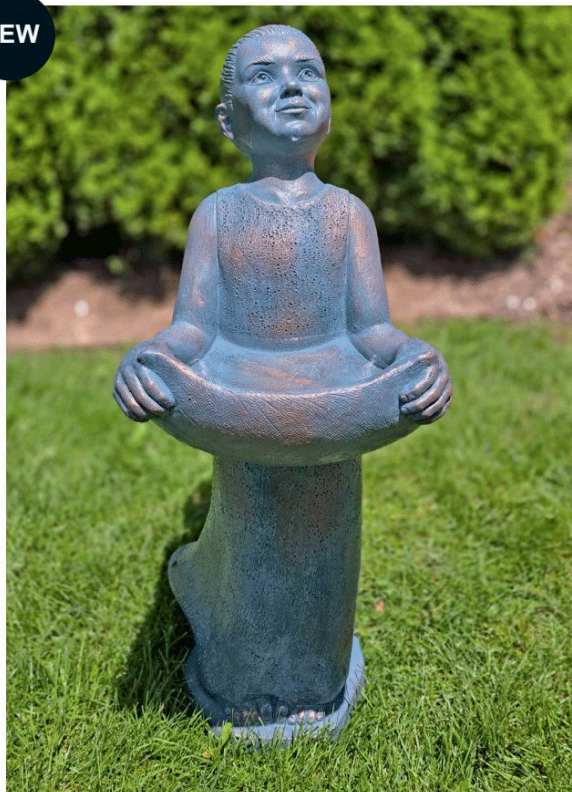

NEW

**2275
Acorn Birdbath**

26 in. H, 20 in. D

Shown in Relic Hi-Tone

No. 2275A Acorn Top 8 in. H, 20 in. D

No. 2275B Acorn Basin 19 in. H, 18 in. D

NEW

**2278
Gathering Girl Birdbath**