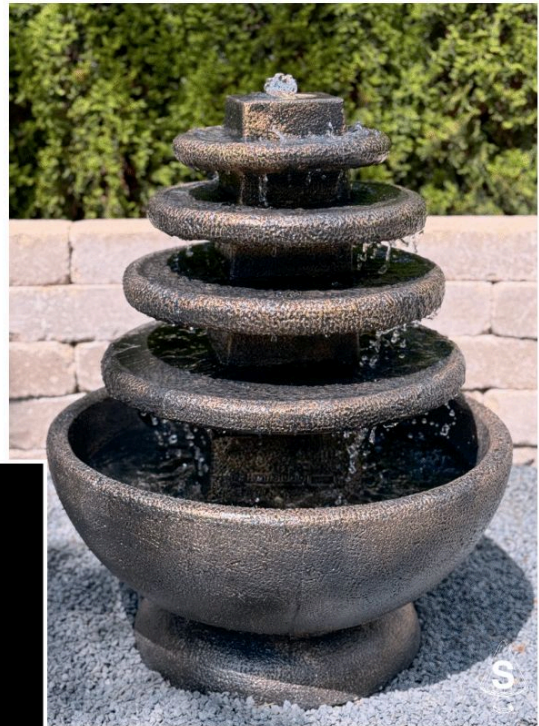

Our **Athena Fountain** has classic Greco/Roman lines. A neo-classical design that's right at home with most any landscape, providing generous water flow and sound.

**5706F2
Athena Fountain, 2 pc.**

27.5 in. H, 32 in. W, 21.5 in. F-B