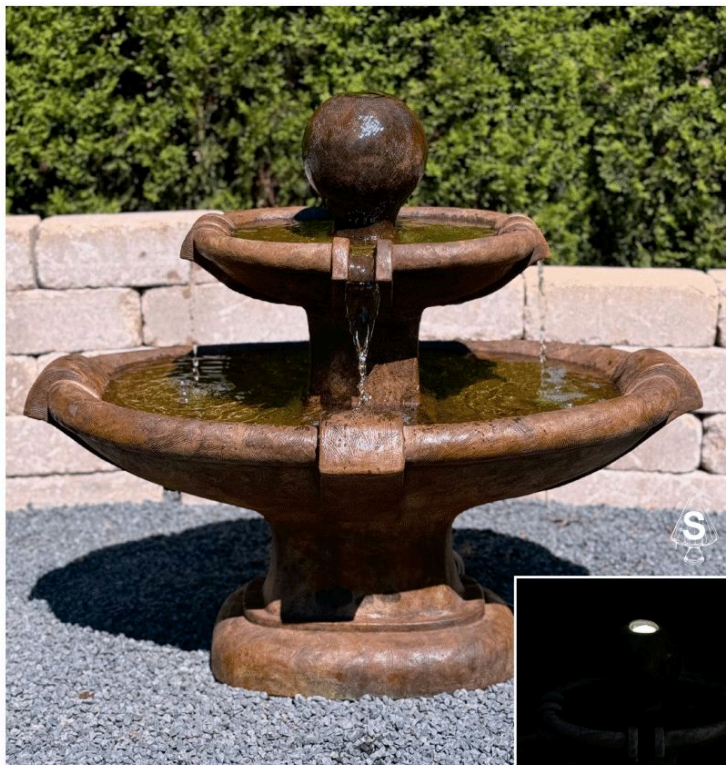

Our **Athena Fountain** has classic Greco/Roman lines. A neo-classical design that's right at home with most any landscape, providing generous water flow and sound.

**5706F2
Athena Fountain, 2 pc.**

27.5 in. H, 32 in. W, 21.5 in. F-B