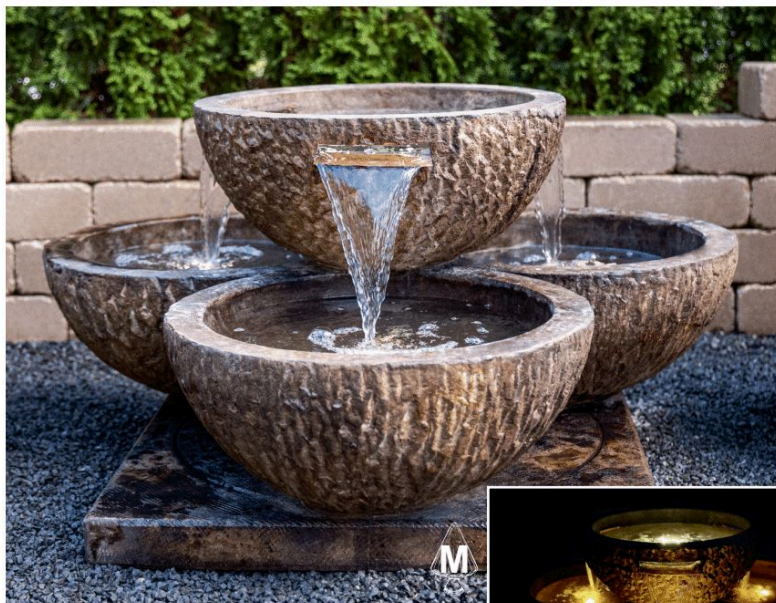

5518F2 Tall Organic Urn Fountain, 2 pc.

36 in. H, 40 in. W, 36 in. F-B

Shown in Relic Hi-Tone (RH)

No. 5518 Organic Tall Urn 28.5 in. H, 17.5 in. Diam.

No. 6518 Organic Basin 10.5 in. H, 40 in. W, 36 in. F-B

Brilliant Underwater LED light kit included for shimmering night-time effect.

Fountains

The **Cocco Quad Fountain** features four large husked bowls providing a continuous flow of magical liquid tranquility for your garden.