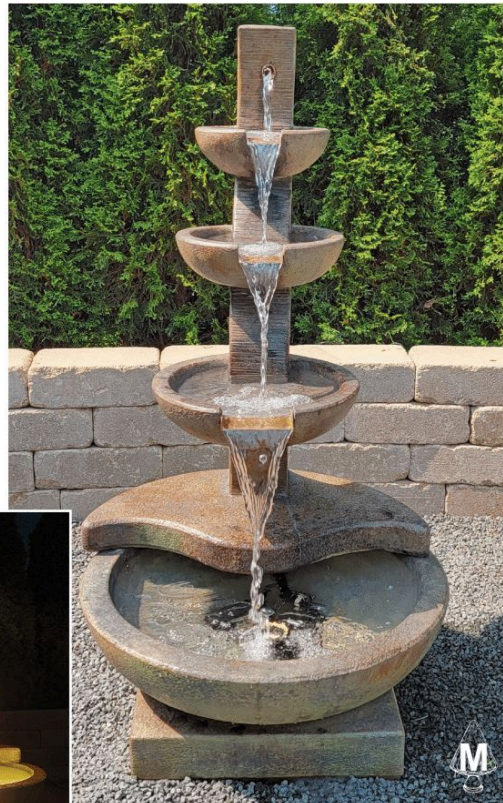

5019F2 Bolla Fountain

44.5 in. H, 23 in. W, 23 in. F-B

Shown in Relic Nebbia (RN)

No. 5019 Bolla Top 34 in. H, 23 in. W, 23 in. F-B

No. 6019 Basin for Bolla 10.5 in. H, 23 in. W, 23 in. F-B

Brilliant Underwater LED light kit included for shimmering night-time effect.

Fountains

The **Copperhead Fountain** is true to its name as it winds itself upward to a pinnacle of dancing water and then cascades majestically back to the bottom bowl.

5541F1 Copperhead Fountain

28 in. H, 31 in. W, 36 in. F-B