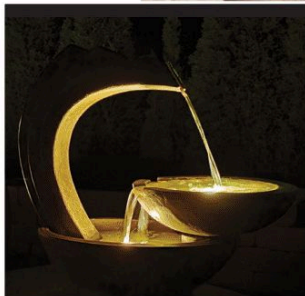

Fountains

Water plunges from the **Wave Fountain's** apex, pouring itself into a modern two-spill basin. The drama of the wave design along with the secondary spills of the lower basin are pure delight to the eye!

4039F3 Wave Fountain

41 in. H, 27 in. W, 27 in. F-B

Shown in Relic Lava (RL)

No. 4039A Wave Arm 33 in. H, 11 in. W, 23 in. F-B

No. 4039B Wave Mid Bowl 7 in. H, 21 in. W, 21 in. F-B

No. 4039C Basin for Wave 14 in. H, 27 in. W, 27 in. F-B

Brilliant Underwater LED light kit included for shimmering night-time effect.