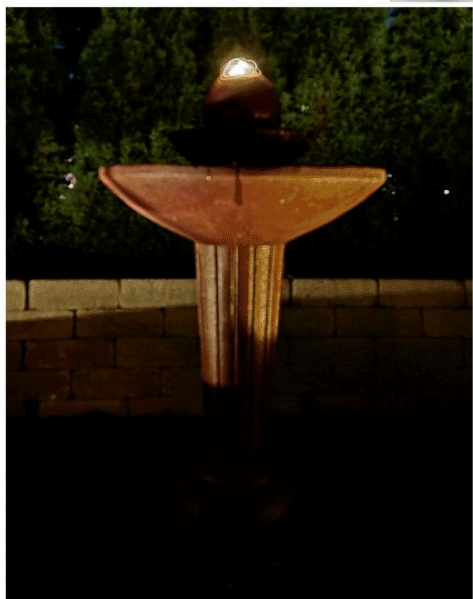

4898F2 Zen Plates Fountain

36 in. H, 29 in. W, 30.5 in. F-B
Shown in Relic Lava (RL)

No. 4898A Zen Plates Top 28 in. H, 25 in. W, 27 in. F-B
No. 5638B Zen Plates Basin 14 in. H, 29 in. W, 24.5 in. F-B

Fountains

The **Delphi Fountain** is a substantial patio fountain that provides plenty of copper spill water action for all the birds of the neighborhood to enjoy.

NEW

4475F2 Delphi Fountain, 2pc.

41 in. H, 25.5 in.

Shown in *Relic Roho (RR)*

No. 4475A Delphi Top 13 in. W, 13.5 in. W

No. 4475B Delphi Pedestal 33 in. W, 25.5 in. W

Brilliant Underwater LED light kit included for shimmering night-time effect.

Fountains

Our **Triple Fluted Fountain** emulates a trumpet lily but in modern architectural form. Multiple copper spills provide glistening water action and soothing sounds for your garden.