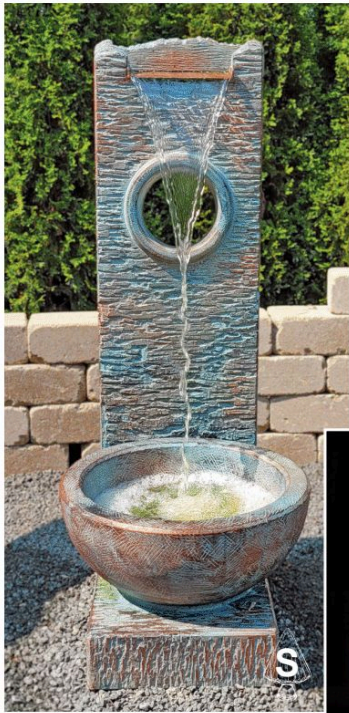

Fountains

Our **Oracle Wall Fountain's** open-air element projects a light and tranquil presence. A very Zen design indeed.

4418F1 Oracle Fountain

39 in. H, 16 in. W, 19 in. F-B

Shown in Bronze Patina (BP)

No. 4418 Oracle single unit 39 in. H, 16 in. W, 19 in. F-B

Brilliant Underwater LED light kit included for shimmering night-time effect.