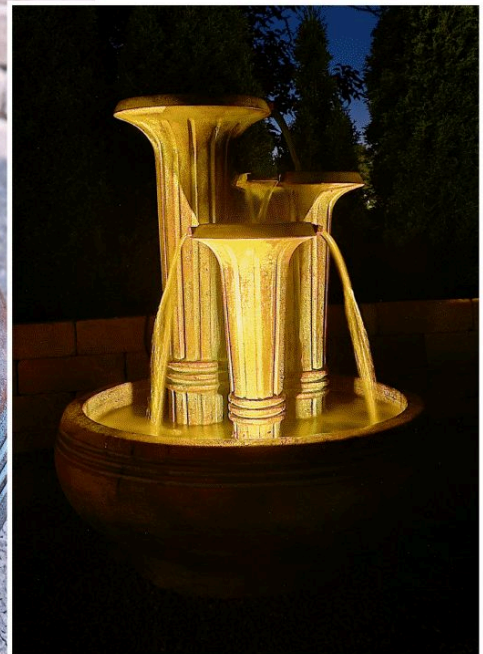

NEW

5773F2

Triple Fluted Fountain, 2pc.

36 in. H, 29 in. W

Shown in Bronze Patina (BP)

No. 5773 Triple Fluted Top 25 in. H, 19 in. W, 19 in. D

No. 6773 Triple Fluted Basin 12.5 in. W, 19 in. D

Brilliant Underwater LED light kit included for shimmering night-time effect.