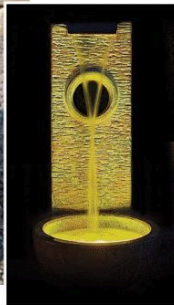

Fountains

Our **Oracle Wall Fountain's** open-air element projects a light and tranquil presence. A very Zen design indeed.

4418F1 Oracle Fountain

39 in. H, 16 in. W, 19 in. F-B

Shown in Bronze Patina (BP)

No. 4418 Oracle single unit 39 in. H, 16 in. W, 19 in. F-B

Brilliant Underwater LED light kit included for shimmering night-time effect.