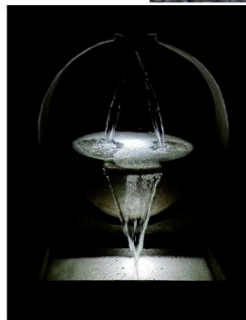

4035F2 Crescent Two-Spill Fountain, 2 pc.

35 in. H, 25.5 in. W, 29 in. F-B

Shown in Relic Lava (RL)

No. 4035A Crescent Top 26 in. H, 25.5 in. W, 14.5 in. F-B

No. 4035B Crescent Basin 13 in. H, 20.5 in. W, 29 in. F-B

Brilliant Underwater LED light kit included for shimmering night-time effect.