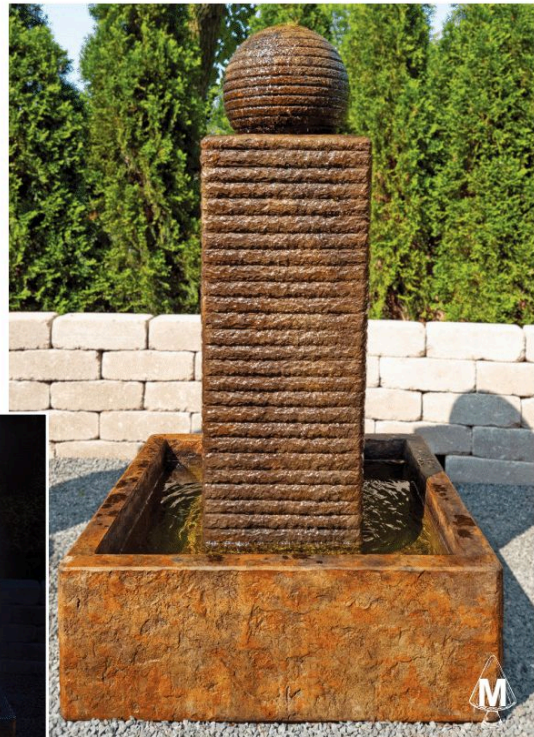

**5638F3
Citadel Fountain**

46 in. H, 28 in. W, 28 in. F-B
Shown in Relic Lava (RL)

- No. 5638A Citadel Top Ball 9 in. H, 10 in. W, 10 in. F-B
- No. 5638B Citadel Column 35 in. H, 12 in. W, 12 in. F-B
- No. 6635 Basin for Monolith and Citadel 10 in. H, 28 in. W, 28 in. F-B

Brilliant Underwater LED light kit included for shimmering night-time effect.