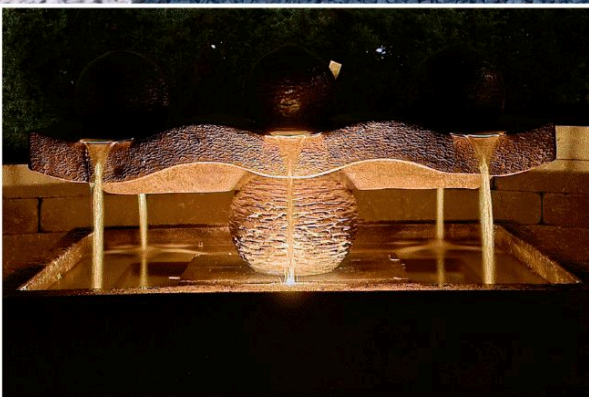

Fountains

Our **Dancing Spheres Fountain** exudes calming tranquility as this remarkable piece of art spouts and spills water from craggy spheres and copper accents. It is a true modern art sculpture in its own right!

NEW

Brilliant Underwater LED light kit included for shimmering night-time effect.

4307F2 Dancing Spheres Fountain

27 in. H, 40 in. W, 26 in. F-B

Shown in Relic Lava (RL)

No. 4307 Dancing Spheres Top 20. in. H, 36 in. W, 14 in. F-B

No. 6309 Dancing Spheres Basin 11 in. H, 40 in. W, 26 in. F-B