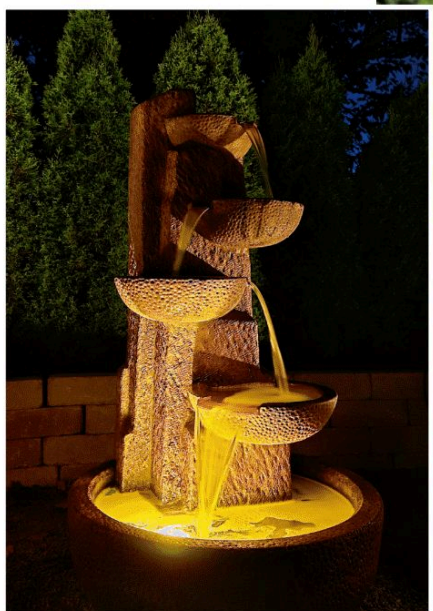

Fountains

The **Yosemite Fountain** features a tall rocky outcrop with hammered bowls that cascade one to another. Copper spills provide perfect flow as the water meanders down the front of the rockface.

NEW

Brilliant Underwater LED light kit included for shimmering night-time effect.