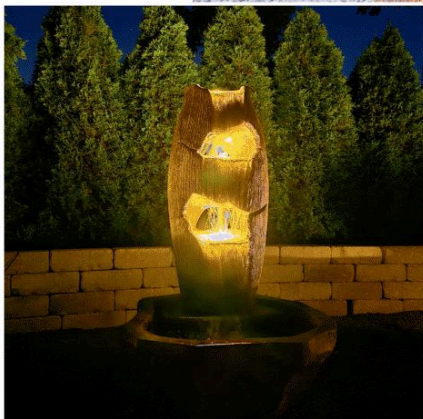

Fountains

Organic in nature, the **Grotto Fountain** lights up on all three levels. Water rushes down its face and into the pools below. A visual treat at night, the powerful water flow gives substantial sound throughout the day as well.

NEW

Brilliant Underwater LED light kit included for shimmering night-time effect.

4042F2
Grotto Fountain, 2pc.

41 in. H, 26 in. W, 25 in. D

Shown in Relic Lava (RL)

No. 4042 Grotto Top 31 in. H, 9 in. W, 17 in. D

No. 6953 Grotto Basin 11 in. H, 26 in. W, 25 in. D